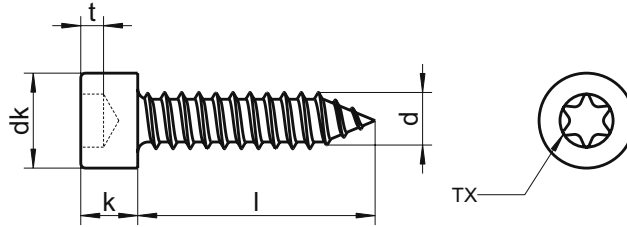

WS 9201

Tapping screws

socket head with TX similar DIN 912

dk	8,5	10,0	10,0
k max.	5	6	6
t min.	2,5	3,0	3,0
☼	TX 25	TX 30	TX 30
Length / Ø	ST4,8	ST5,5	ST6,3
9,5 (3/8")	▲ ●	▲ ●	▲ ●
13 (1/2")	▲ ●	▲ ●	▲ ●
16 (5/8")	▲ ●	▲ ●	▲ ●
19 (3/4")	▲ ●	▲ ●	▲ ●
22 (7/8")	▲ ●	▲ ●	▲ ●
25 (1")	▲ ●	▲ ●	▲ ●
32 (1 1/4")	▲ ●	▲ ●	▲ ●
38 (1 1/2")	▲ ●	▲ ●	▲ ●
45 (1 3/4")	▲ ●	▲ ●	▲ ●
50 (2")	▲ ●	▲ ●	▲ ●
55 (2 1/8")	▲ ●	▲ ●	▲ ●
60 (2 3/8")	▲ ●	▲ ●	▲ ●
70 (2 3/4")	▲ ●	▲ ●	▲ ●
80 (3 1/8")	▲ ●	▲ ●	▲ ●
SU	500 ≥ 32 200	200 ≥ 38 100	200 ≥ 32 100

■ A1 / ▲ A2 / ● A4 | SU: Sales units | All measurements in mm / inch | Other dimensions on request.

Example item no. 9201-2-6,3X38 WS 9201 - A2 - Ø 6,3mm - l = 38mm