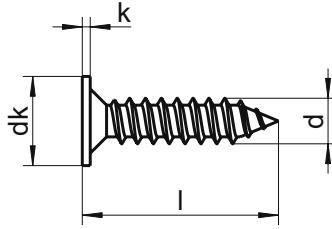

WS 9155

Teak deck screws

flat head with TX

k	0,8
dk	9
	TX 20
Length / Ø	ST4,8
19 (3/4")	●
SU	200

■ A1 / ▲ A2 / ● A4 | SU: Sales unit | All measurements in mm | Other dimensions on request.

Example item no. 9155-4-4,8X19 WS 9155 - A4 - Ø 4,8mm - l = 19mm